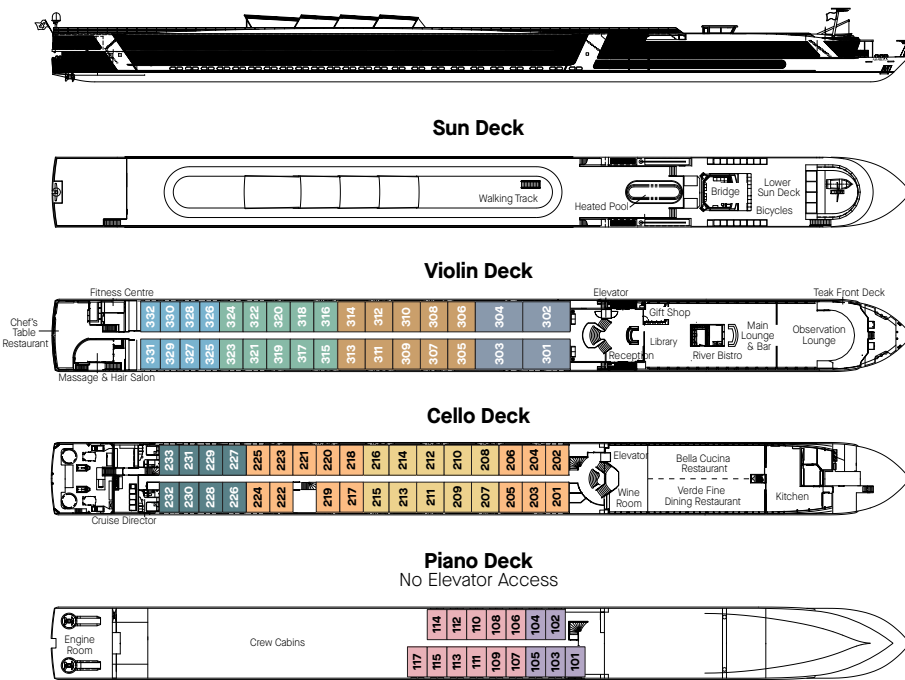

Deck & Suite Plans

Concerto River Ships

MS AmaVenita / MS AmaReina

Suite Categories

Violin Deck

- Royal Suite
Panoramic Balcony & Outside Balcony
- Category P+
Panoramic Balcony & Outside Balcony
- Category T+
Panoramic Balcony & Outside Balcony
- Category B+
Panoramic Balcony

Cello Deck

- Category P
Panoramic Balcony & Outside Balcony
- Category T
Panoramic Balcony & Outside Balcony
- Category C
Panoramic Balcony

Piano Deck

- Category D
Twin Window
- Category E
Twin Window

Technical Data

MS AmaVenita – Launched 2015 | MS AmaReina – Launched 2014

• Length: 135 m • Width: 11.4 m • Suites: 81 • Max. Passengers: 162 • Crew: 51 • Home Port: Basel

Twin Window Suite

Categories: E and D

160 sq. ft./14.9 sq. m.

Panoramic Balcony Suite

Categories: C and B+

170 sq. ft./15.8 sq. m.

Twin Balcony Suite

Categories: T and T+

210 sq. ft./19.5 sq. m.

Please note deck and suite plans are indicative only and may vary from ship to ship. On the MS AmaReina, suite 302 measures 290 square feet and does not feature a bath tub.